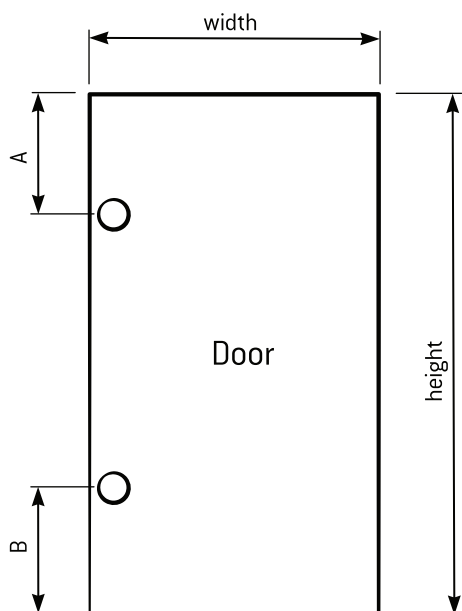

Referral Internet Location Prev Customer Yellow Pages Radio Other.....

Specifications:

Door / Panel Material: PVC Edged Laminate Vinyl Wrap Other

Colour & Finish:

Extras: New hinges (incl drilling) New handles (excl drilling)
(Fitting of hinges & handles by others)