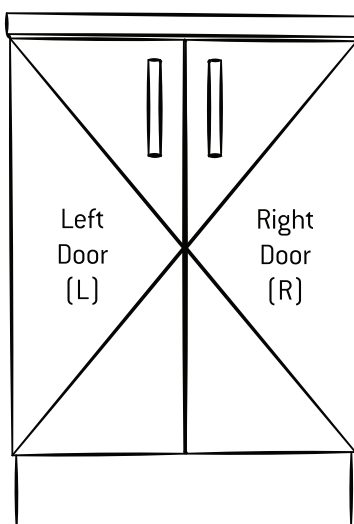

Referral Internet Location Prev Customer Yellow Pages Radio Other.....

Specifications:

Door / Panel Material: PVC Edged Laminate Vinyl Wrap Other

Colour & Finish:

Extras: New hinges (incl drilling) New handles (excl drilling)
(Fitting of hinges & handles by others)