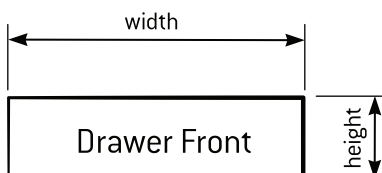

Panel Measurements