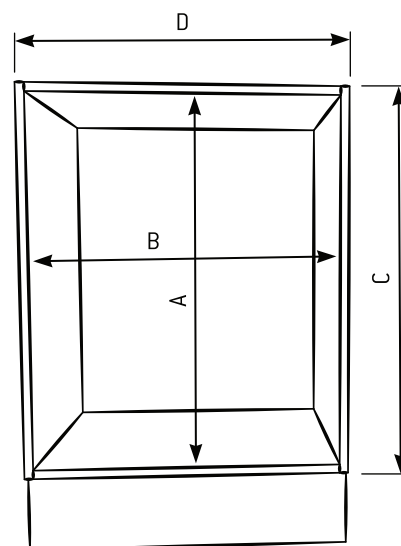

Referral Internet Location Prev Customer Yellow Pages Radio Other.....

Specifications:

Door / Panel Material: PVC Edged Laminate Vinyl Wrap Other

Colour & Finish:

Extras: New hinges (incl drilling) New handles (excl drilling)
(Fitting of hinges & handles by others)

Door Orientation

Replacement Drawers

Panel Measurements

Doors Quotation Request

sales@ezikit.com.au

www.ezikit.com.au

tel: 03 6229 9733

DOORS/PANELS